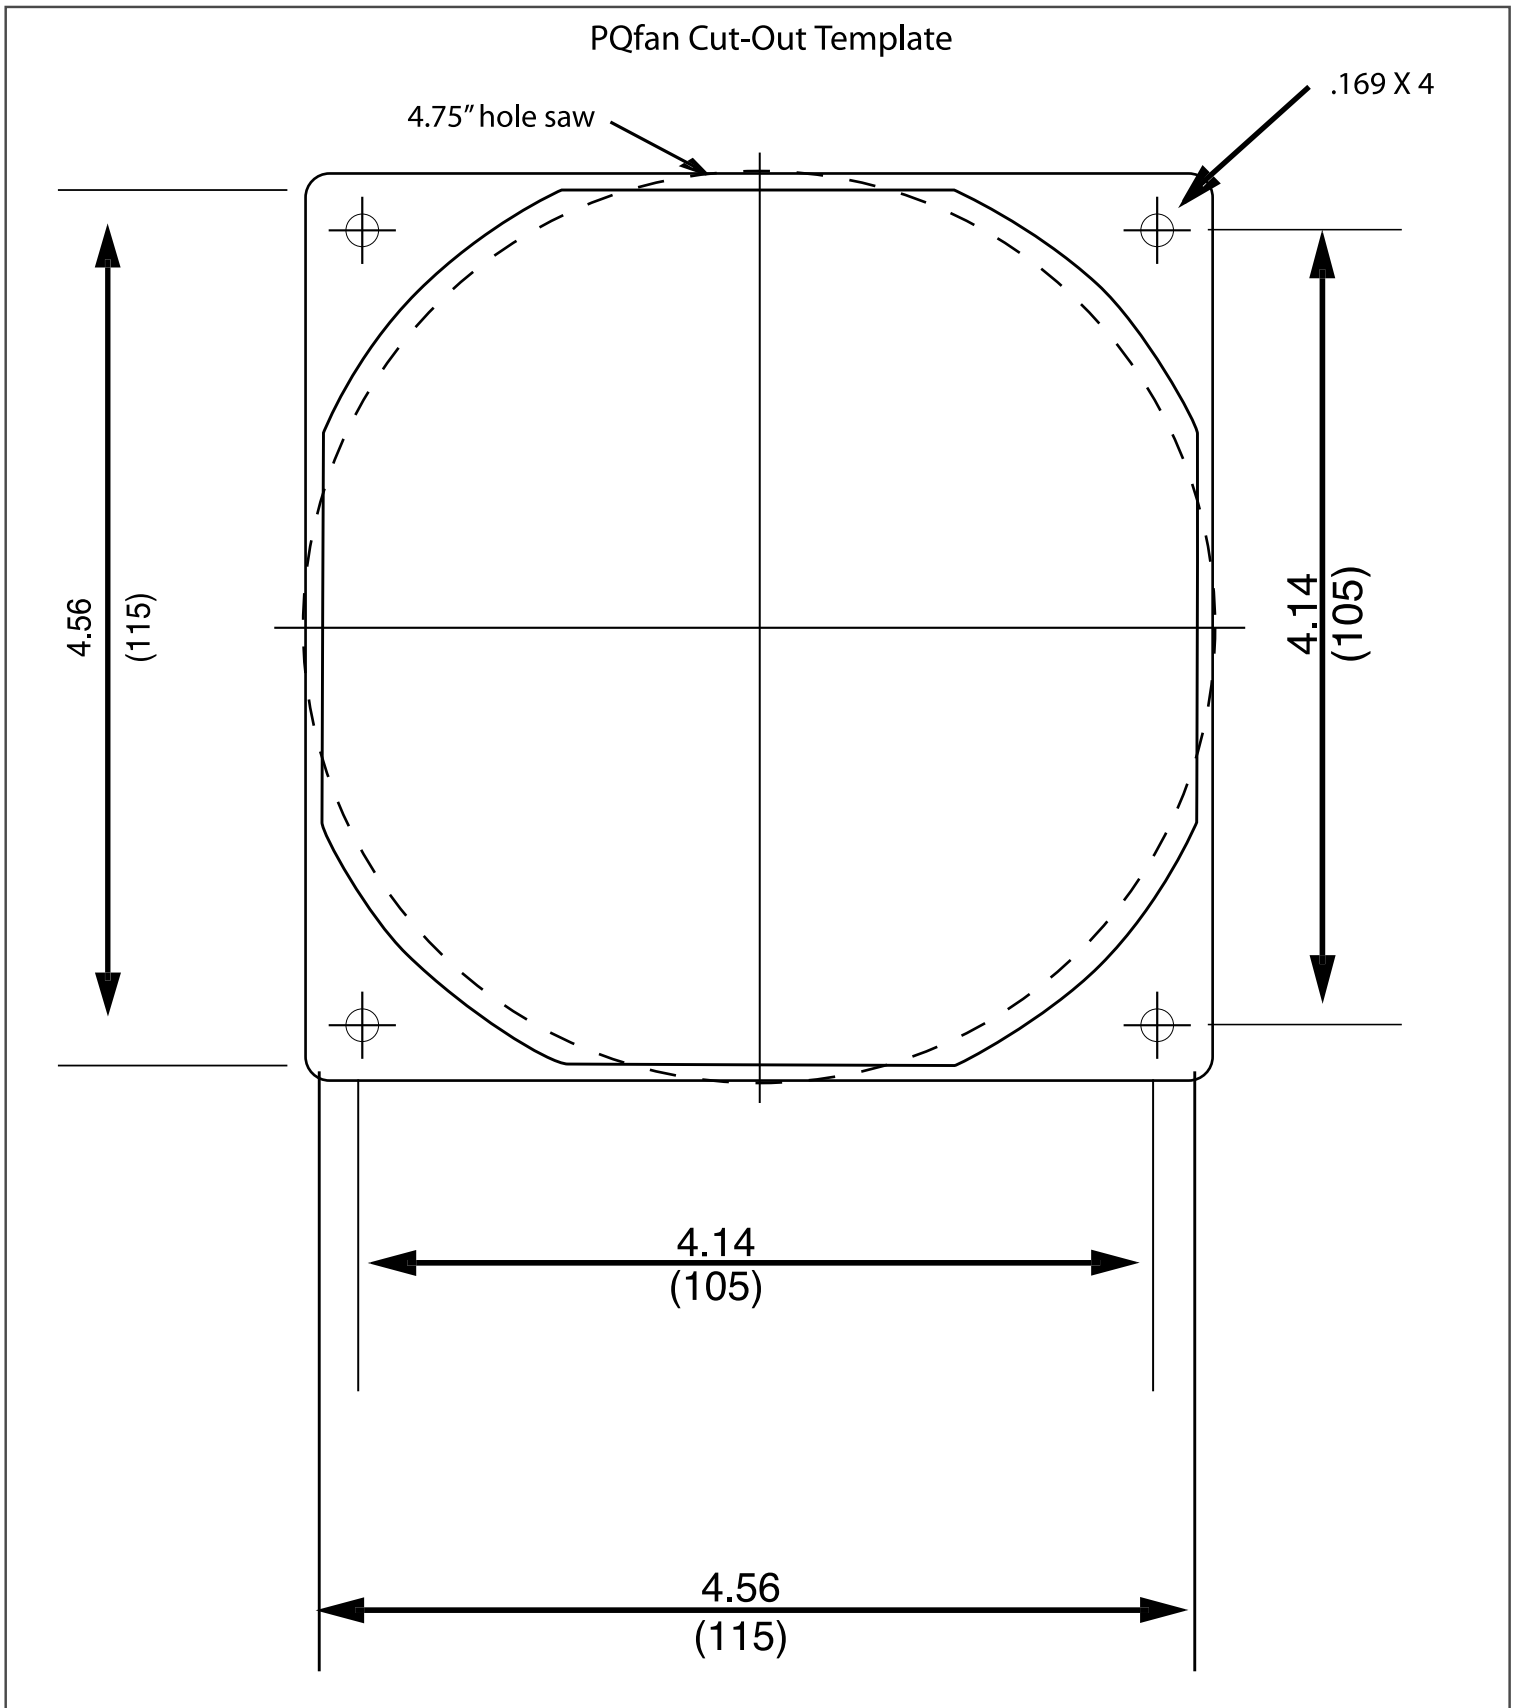

BEFORE CUTTING
PRINT SCALE TEST

← EACH LINE IS 1" APART

HOME THEATER COOLING